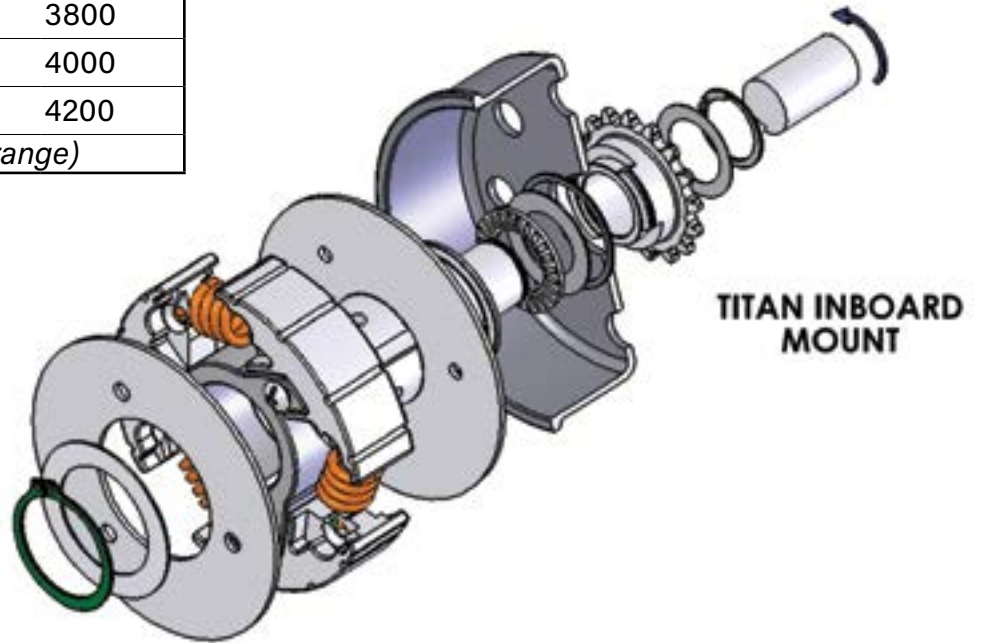

Titan 3/4" World Formula

Spring Chart

Part No.	Color	RPM
APTS104	Light Red	1800
APTS105	Light White	2100
APTS106	Light Blue	2400
APTS011	Blue	3100
APTS012	Green	3600
APTS013	Red	3800
APTS014	Yellow	4000
APTS015	Orange	4200
Standard Springs APTS015 (Orange)		

Inboard Mount

Outboard Mount